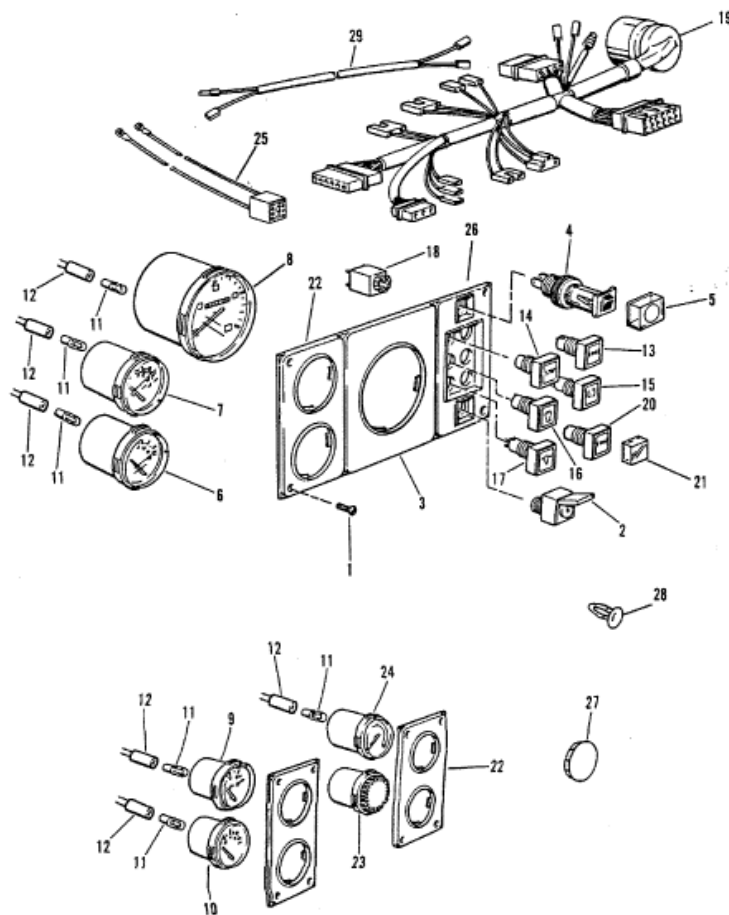

**INSTRUMENT PANEL**

Parts List						
Ref	Class	Part	Description	Qty	Comment	Footnote
-		801764122	INSTRUMENT PANEL ASSEMBLY	AR	QUANTITIES: (STRN DRV) - 1; (II	
-		801764123	INSTRUMENT PANEL ASSEMBLY	AR	QUANTITIES: (STRN DRV) - ; (IN	
1	10	809902520	SCREW	AR	QUANTITIES: (STRN DRV)-20; (II	
2	87	801334117	IGNITION SWITCH (SEE CHART)	AR	QUANTITIES: (STRN DRV) - 1; (II	
3		801334100	INSTRUMENT PANEL	AR	QUANTITIES: (STRN DRV) - 1; (II	
4	87	816401	CIRCUIT BREAKER	AR	QUANTITIES: (STRN DRV) - 1; (II	
5		801334308	COVER	AR	QUANTITIES: (STRN DRV) - 1; (II	
6	79	801334121	WATER TEMPERATURE GAUGE	AR	QUANTITIES: (STRN DRV) - 1; (II	
7	79	801334120	VOLTMETER GAUGE	AR	QUANTITIES: (STRN DRV) - 1; (II	
8	79	817489	TACHOMETER GAUGE	AR	QUANTITIES: (STRN DRV) - 1; (II	
9	79	801334126	OIL TEMPERATURE GAUGE	AR	QUANTITIES: (STRN DRV) - 1; (II	
10	79	801334125	OIL PRESSURE GAUGE	AR	QUANTITIES: (STRN DRV) - 1; (II	
11		809978254	LIGHT BULB	AR	QUANTITIES: (STRN DRV) - 6; (II	
11		809978254	LIGHT BULB	AR	QUANTITIES: (STRN DRV) - 6; (II	
12		802982204	SOCKET	AR	QUANTITIES: (STRN DRV) - 6; (II	
12		802982204	SOCKET	AR	QUANTITIES: (STRN DRV) - 6; (II	
13	87	801334110	START SWITCH	AR	QUANTITIES: (STRN DRV) - 1; (II	
14	87	801334114	STOP SWITCH	AR	QUANTITIES: (STRN DRV) - 1; (II	
15		816404	PREHEATER INDICATOR LAMP	AR	QUANTITIES: (STRN DRV) - 1; (II	
16		816402	CHARGING INDICATOR LAMP	AR	QUANTITIES: (STRN DRV) - 1; (II	
17		816403	OIL PRESSURE WARNING LAMP	AR	QUANTITIES: (STRN DRV) - 1; (II	
18		801334113	TOUCH CONTACTOR	AR	QUANTITIES: (STRN DRV) - 3; (II	
19	84	801764124	HARNESS	AR	QUANTITIES: (STRN DRV) - 1; (II	
20	87	801764125	TRAILERING SWITCH	AR	QUANTITIES: (STRN DRV) - 1; (II	
21	87	801334110	COVER	AR	QUANTITIES: (STRN DRV) - 3; (II	
22		801334124	INSTRUMENT PANEL	AR	QUANTITIES: (STRN DRV) - 3; (II	
23		801334129	BUZZER	AR	QUANTITIES: (STRN DRV) - 1; (II	
24	79	812391	TRIM INDICATOR GAUGE	AR	QUANTITIES: (STRN DRV) - 1; (II	
25	84	812694	OVERRIDE HARNESS	AR	QUANTITIES: (STRN DRV) - 1; (II	
26		813905	INSTRUMENT PANEL	AR	QUANTITIES: (STRN DRV) - 1; (II	
27	19	801334216	COVER	AR	QUANTITIES: (STRN DRV) - ; (II	
28	19	812390	PLUG	AR	QUANTITIES: (STRN DRV) - ; (II	
29	32	801764018	HARNESS	AR	QUANTITIES: (STRN DRV) - 1; (II	
		801334401	KEY 93401	.		
		801334402	KEY 93402	.		
		801334403	KEY 93403	.		
		801334404	KEY 93404	.		
		801334405	KEY 93405	.		
		801334406	KEY 93406	.		
		801334407	KEY 93407	.		
		801334408	KEY 93408	.		